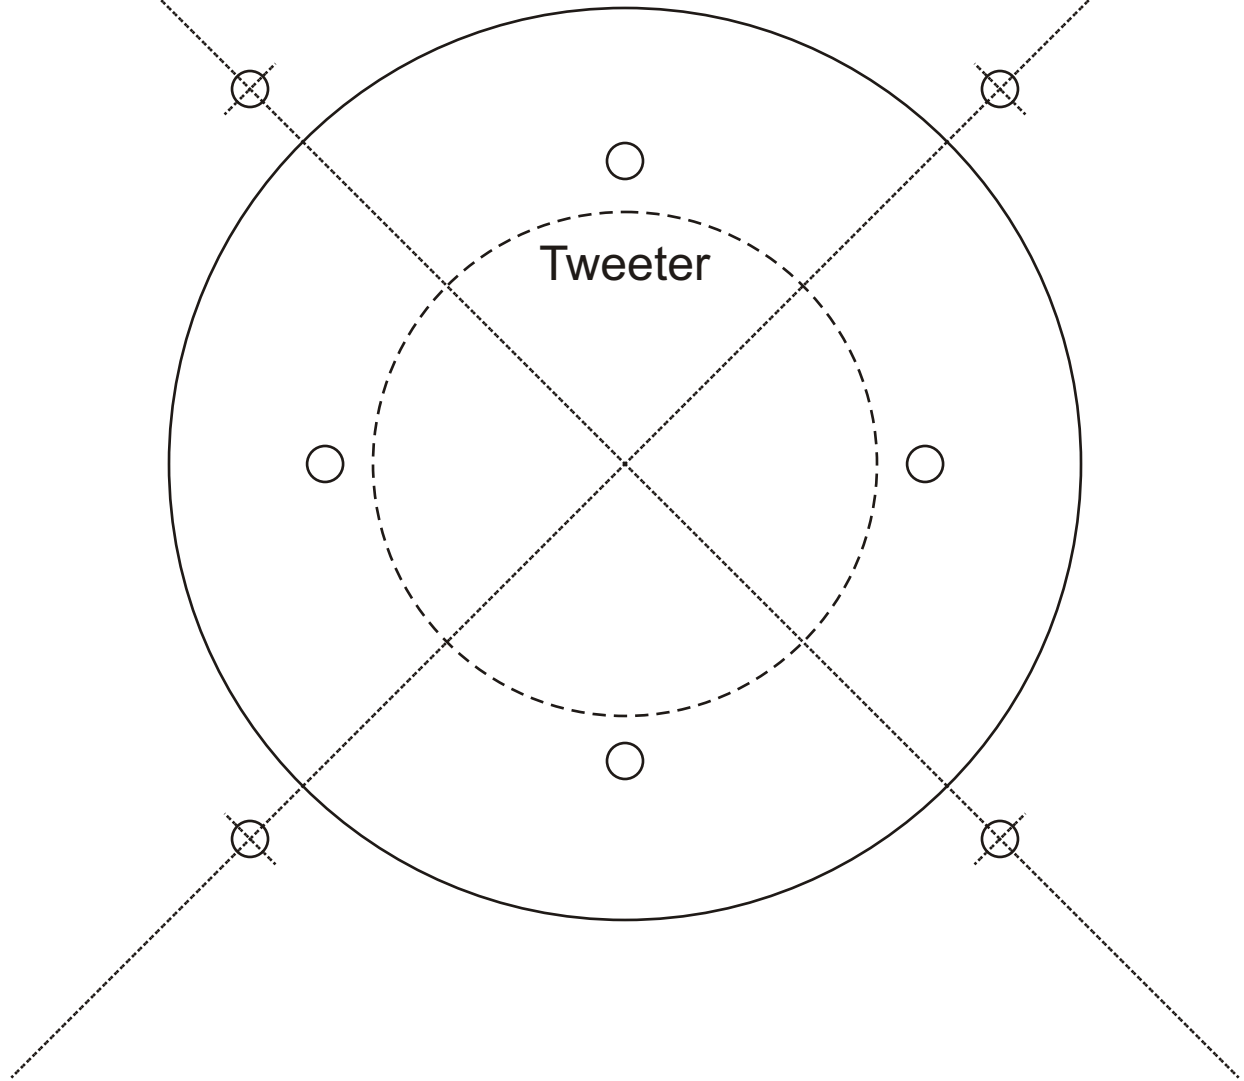

New Coaxial

WPC dot matrix display panel  
center finder template.

Copyright © 2005 Joseph A. Dziezic.  
All rights reserved.